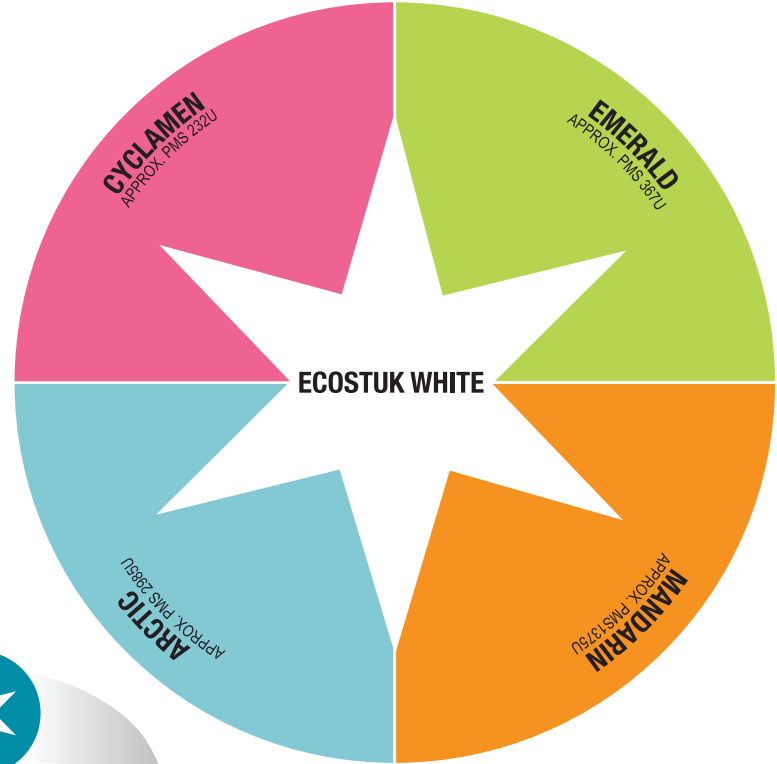

STUKNOTES 'STANDARD' COLOUR RANGE

ECO-STUK 'VIBRANTS' COLOUR RANGE

KEEPING YOUR BRAND ALIVE

LIMITED STOCK AVAILABLE
OF 'CANARY YELLOW' (APPROX. PMS 608U)