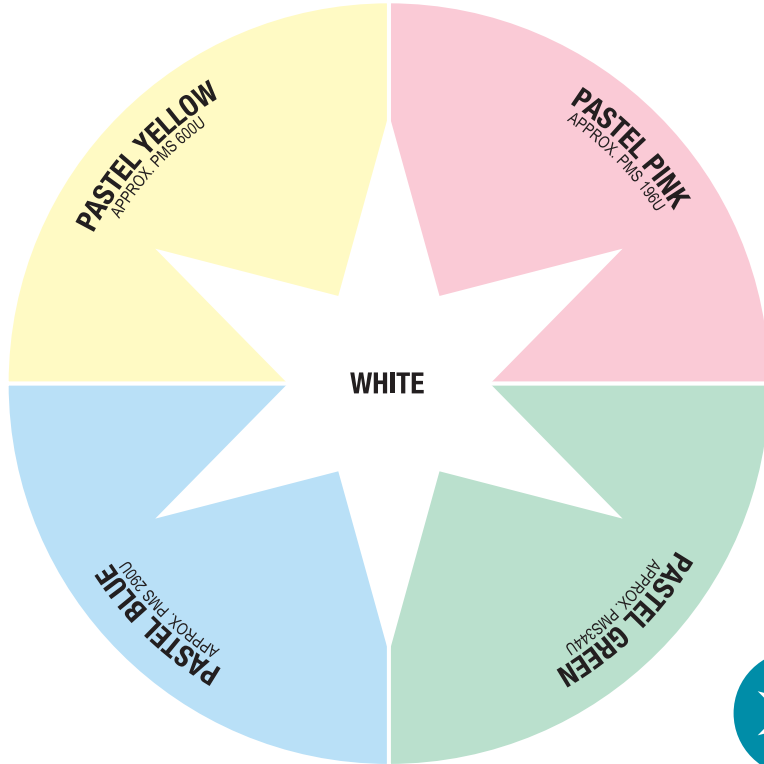

# STUKNOTES 'STANDARD' COLOUR RANGE

# ECO-STUK COLOUR RANGE

KEEPING YOUR BRAND ALIVE