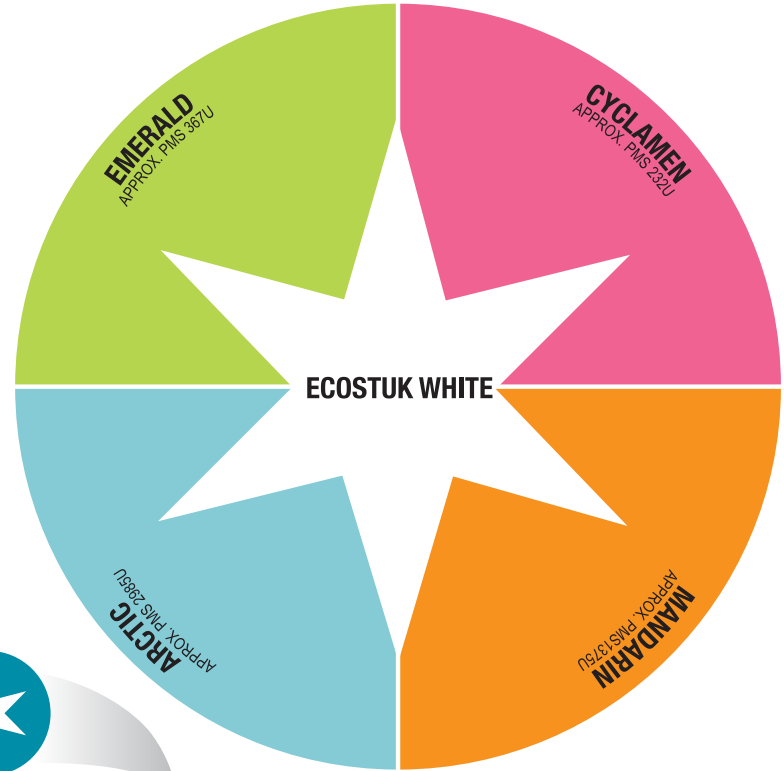

# STUKNOTES 'STANDARD' COLOUR RANGE

# ECO-STUK COLOUR RANGE

KEEPING YOUR BRAND ALIVE